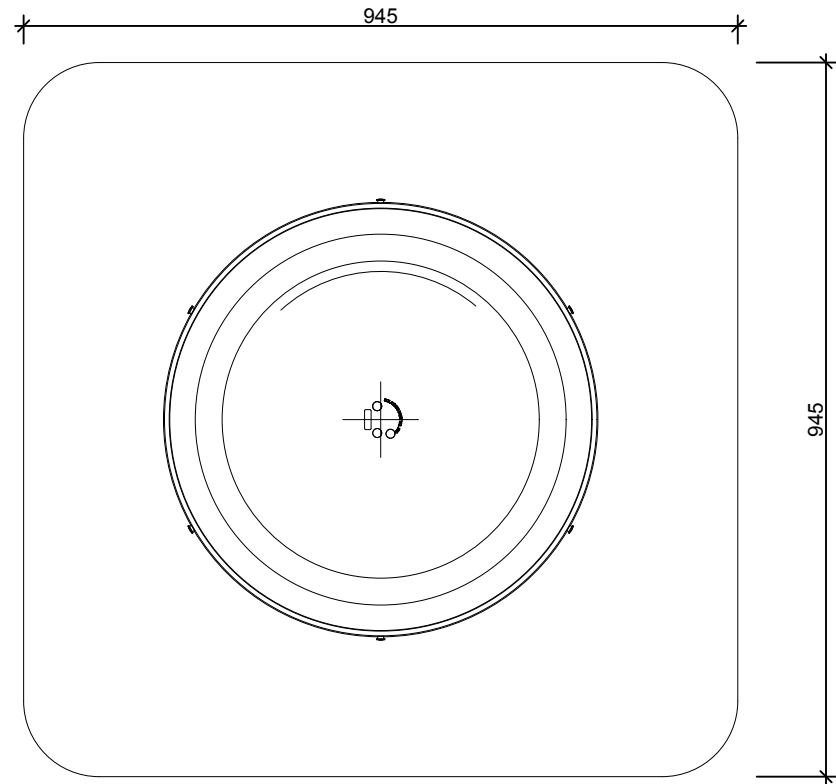

330 DS Pitched roof (Flashing for slate, plain tiles or concrete roof tiles)

SECTION

330 DS Details
Scale 1:10

TOP VIEW

**TRANSITION BOX FOR
SUSPENDED CEILING**

330 DS (530mm) Tile roof UP Flashing

Please note: All measurements quoted are for guidance only. Measurements may change without notice due to product development.