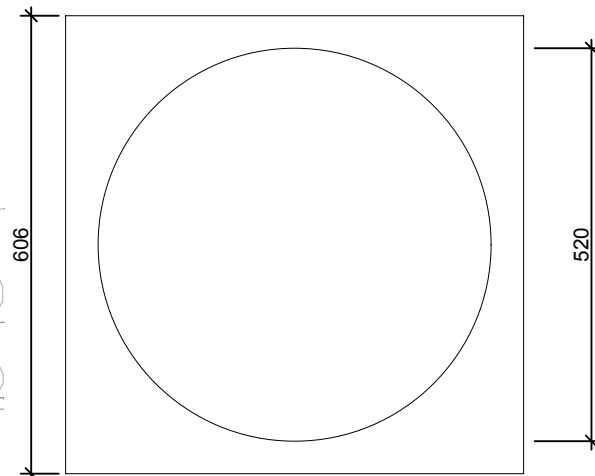

330 DS Pitched roof (Flashing for slate, plain tiles or concrete roof tiles)

SECTION

330 DS Details
Scale 1:10

TOP VIEW

**TRANSITION BOX FOR
SUSPENDED CEILING**

330 DS (530mm) Tile roof UP Flashing

Please note: All measurements quoted are for guidance only. Measurements may change without notice due to product development.