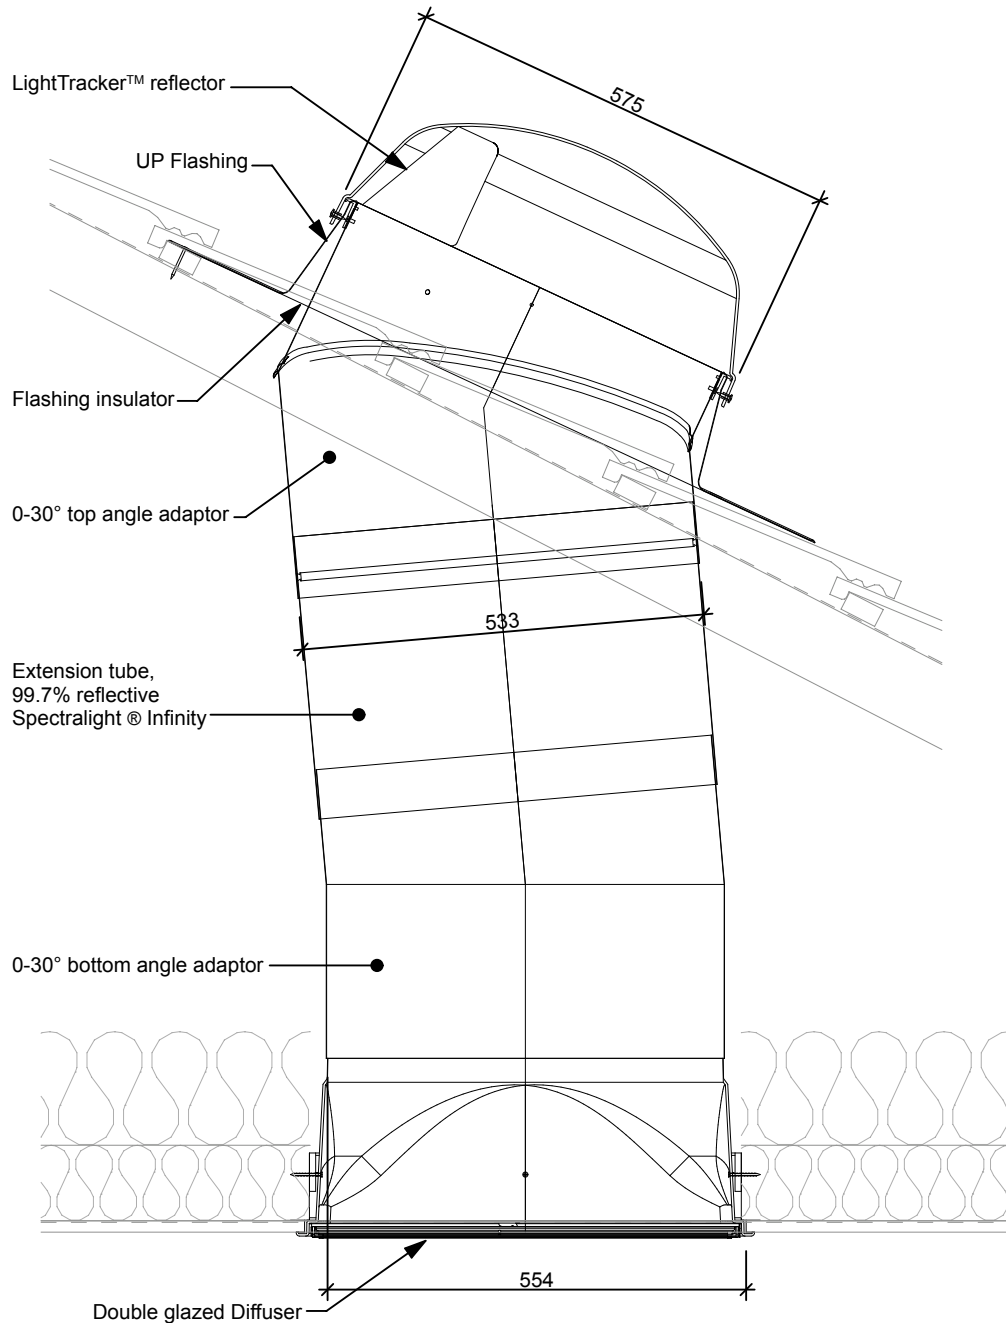

330 DS Pitched roof (Flashing for slate, plain tiles or concrete roof tiles)

SECTION

330 DS Details
Scale 1:10

TOP VIEW

**TRANSITION BOX FOR
SUSPENDED CEILING**

330 DS (530mm) Tile roof UP Flashing

Please note: All measurements quoted are for guidance only. Measurements may change without notice due to product development.