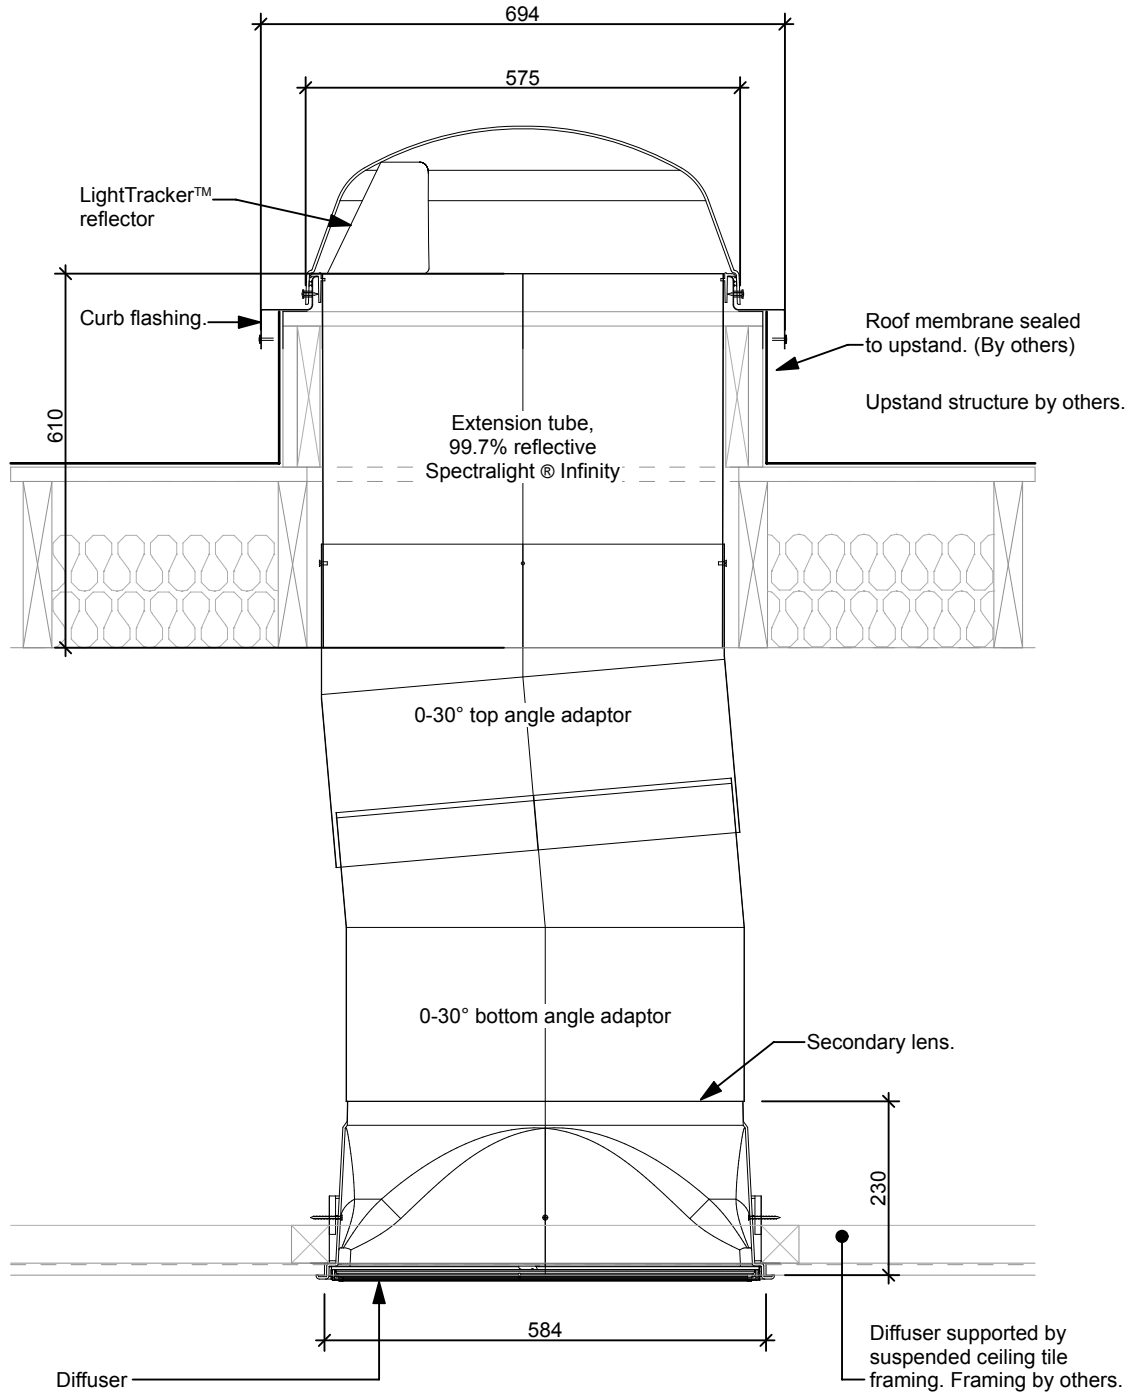

Flat roof (Single ply, Asphalt, fibreglass) - Curb mount flashing

**SECTION**

**330 DS Details**  
Scale 1:10

**TOP VIEW**

**TRANSITION BOX FOR  
SUSPENDED CEILING**

**330 DS (530mm) Curb-mount  
flashing Flat roof (Closed ceiling)**

Please note: All measurements quoted are for guidance only.  
Measurements may change without notice due to product development.

SolaLighting (Solatube) Ltd.  
23 Osier Way, Olney Office Park, Olney, MK46 5FP  
Tel: 01234 241466 Fax: 01234 241766  
<http://www.solatube.co.uk>  
Email: [daylight@solatube.co.uk](mailto:daylight@solatube.co.uk)