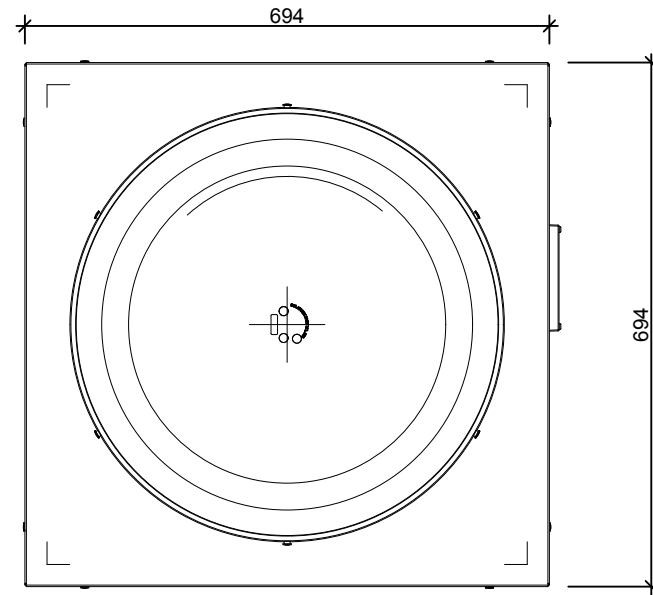

Flat roof (Single ply, Asphalt, fibreglass) - Curb mount flashing

**SECTION**

**330 DS Details**  
Scale 1:10

**TOP VIEW**

**TRANSITION BOX FOR  
SUSPENDED CEILING**

**330 DS (530mm) Curb-mount  
flashing Flat roof (Closed ceiling)**