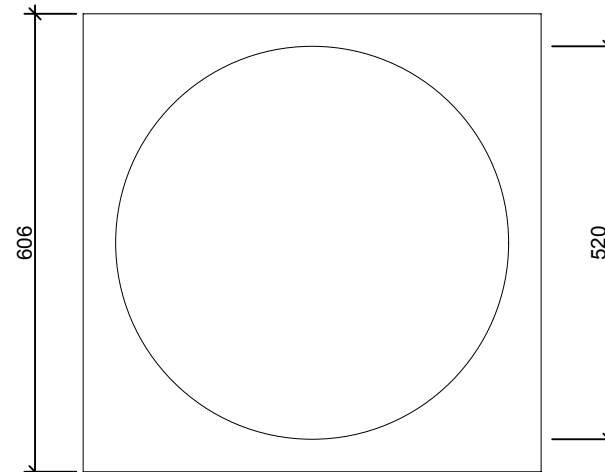

Flat roof (Single ply, Asphalt, fibreglass) - Curb mount flashing

**SECTION**

**330 DS Details**  
Scale 1:10

**TOP VIEW**

**TRANSITION BOX FOR  
SUSPENDED CEILING**

**330 DS (530mm) Curb-mount  
flashing Flat roof (Closed ceiling)**