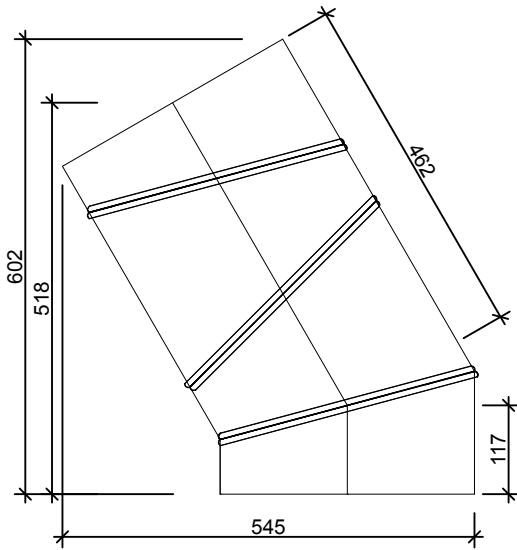

**Top view
Straight**

Straight

30° angle

60° angle

90° angle

290 DS 0-90 degree angles
Scale 1:10

290 DS (350mm) 0-90 degree angle

Please note: All measurements quoted are for guidance only. Measurements may change without notice due to product development.