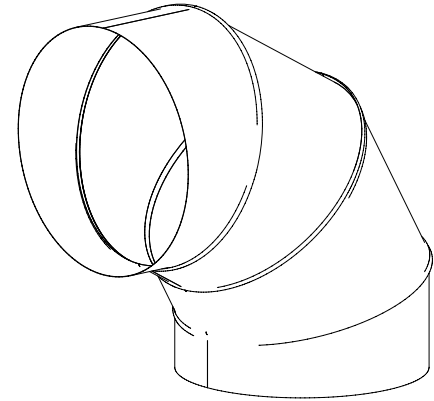

**Top view
Straight**

Straight

30° angle

60° angle

90° angle

290 DS 0-90 degree angles
Scale 1:10

290 DS (350mm) 0-90 degree angle

Please note: All measurements quoted are for guidance only. Measurements may change without notice due to product development.