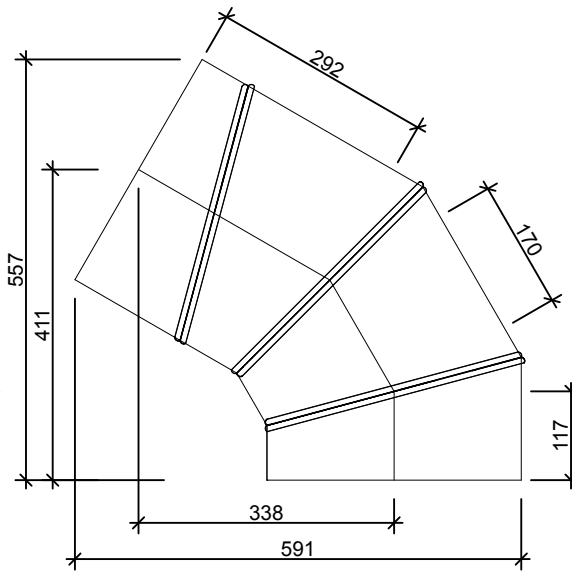

**Top view
Straight**

Straight

30° angle

60° angle

90° angle

290 DS 0-90 degree angles
Scale 1:10

290 DS (350mm) 0-90 degree angle

Please note: All measurements quoted are for guidance only. Measurements may change without notice due to product development.