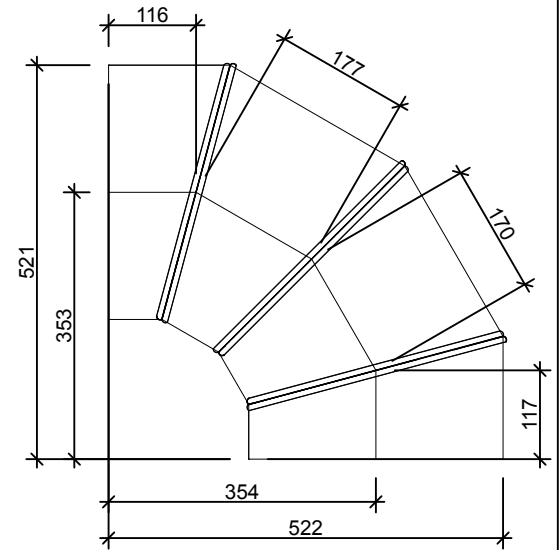

**Top view
Straight**

Straight

30° angle

60° angle

90° angle

290 DS 0-90 degree angles
Scale 1:10

290 DS (350mm) 0-90 degree angle

Please note: All measurements quoted are for guidance only. Measurements may change without notice due to product development.