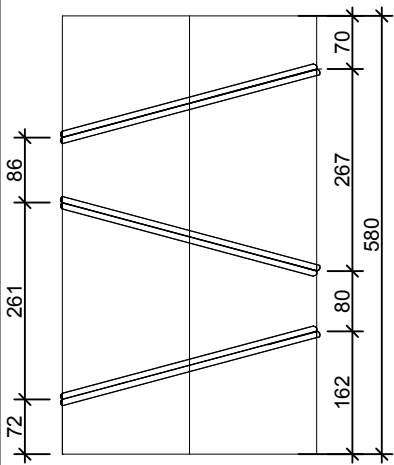

**Top view
Straight**

Straight

30° angle

60° angle

90° angle

290 DS 0-90 degree angles
Scale 1:10

290 DS (350mm) 0-90 degree angle

Please note: All measurements quoted are for guidance only. Measurements may change without notice due to product development.