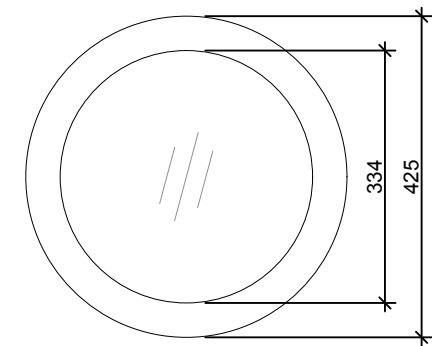

Metal roof - Curb mount flashing

290 DS (350mm) Metal roof flashing

Please note: All measurements quoted are for guidance only. Measurements may change without notice due to product development.

SolaLighting (Solatube) Ltd.
 23 Osier Way, Olney Office Park, Olney, MK46 5FP
 Tel: 01234 241466 Fax: 01234 241766
<http://www.solatube.co.uk>
 Email: daylight@solatube.co.uk