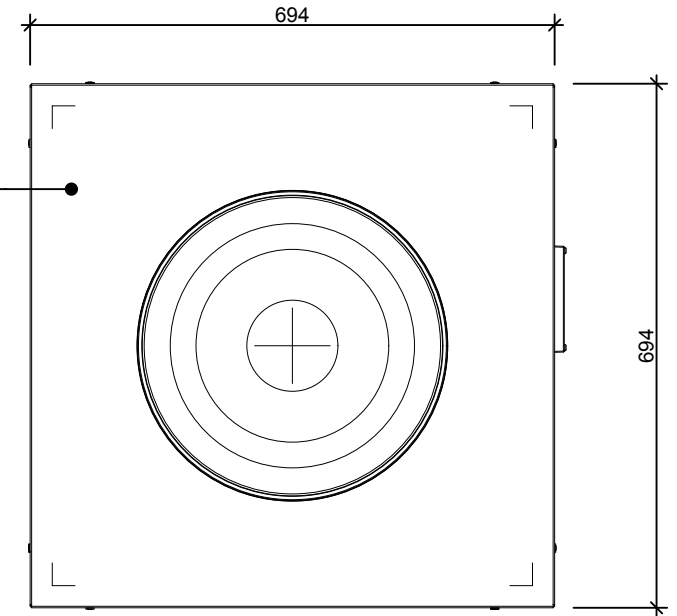

Metal roof - Curb mount flashing

290 DS (350mm) Metal roof flashing

Please note: All measurements quoted are for guidance only. Measurements may change without notice due to product development.

SolaLighting (Solatube) Ltd.
 23 Osier Way, Olney Office Park, Olney, MK46 5FP
 Tel: 01234 241466 Fax: 01234 241766
<http://www.solatube.co.uk>
 Email: daylight@solatube.co.uk