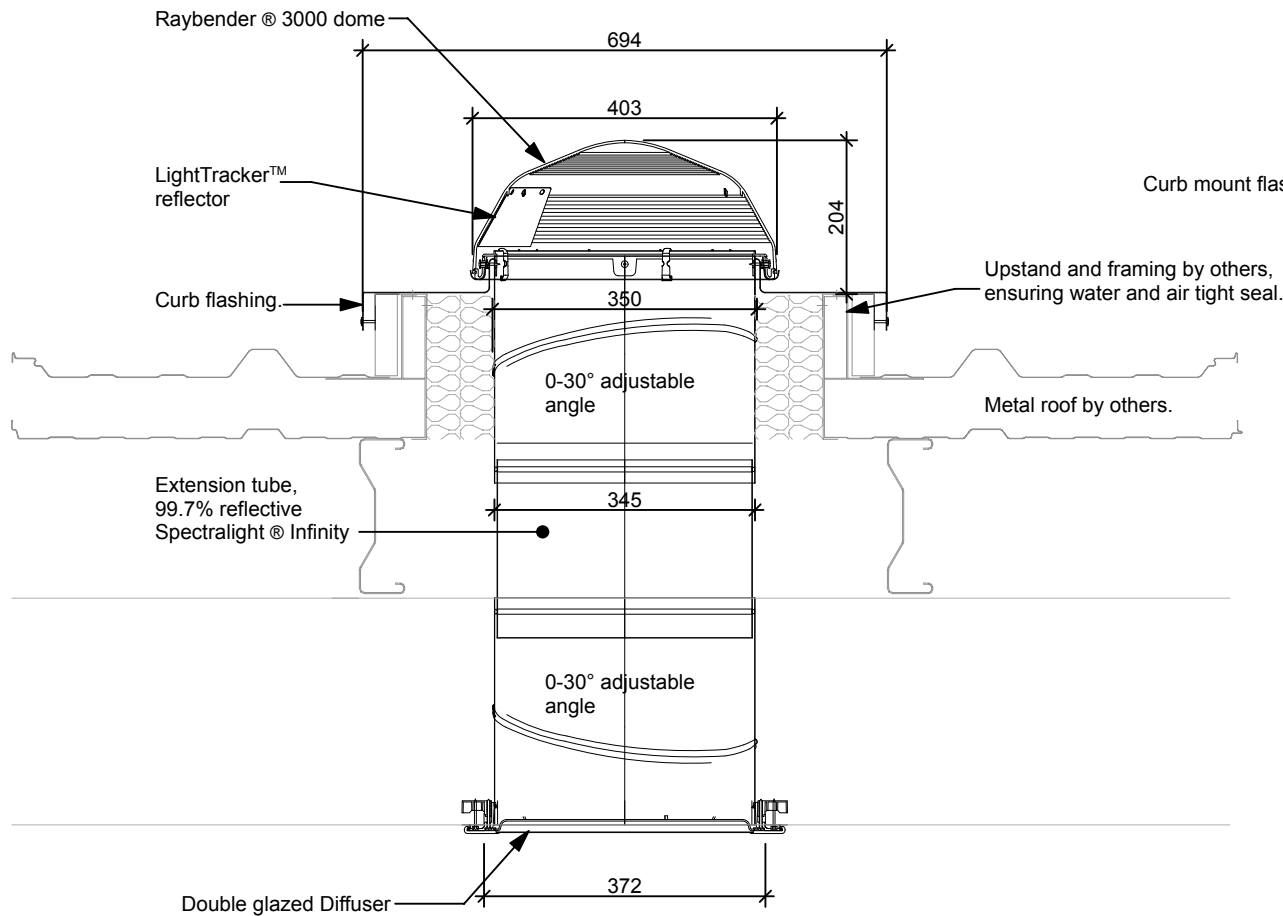

Metal roof - Curb mount flashing

290 DS (350mm) Metal roof flashing

Please note: All measurements quoted are for guidance only. Measurements may change without notice due to product development.

SolaLighting (Solatube) Ltd.
 23 Osier Way, Olney Office Park, Olney, MK46 5FP
 Tel: 01234 241466 Fax: 01234 241766
<http://www.solatube.co.uk>
 Email: daylight@solatube.co.uk